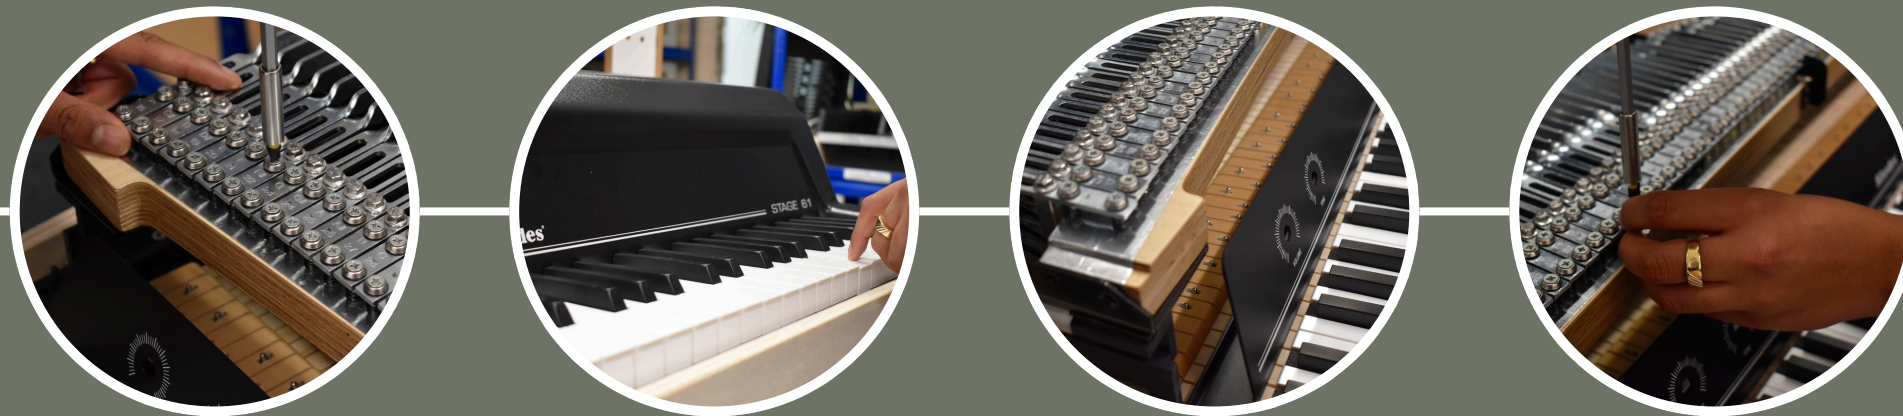

THE ORDER PROCESS

PRICING

The Rhodes Stage 61 is available for: $6,495.00 / £4,995.00 / €5,995.00 + any country specific taxes.

WHAT HAPPENS NEXT?

Every Rhodes Stage 61 is hand-assembled by expert technicians at Rhodes Music Ltd, ensuring the highest standards of quality and attention to detail.

Once your order is placed, our team works diligently to build and test your instrument, aiming to get your Rhodes Stage 61 into your hands as quickly as possible.

You will receive updates at key stages, including assembly, quality control, and shipping confirmation.

THE PROCESS

Add the Stage 61 to your basket

1

Pay a 20% deposit, or pay in full for a free stand

2

Receive your order confirmation email

3

Receive notification that your piano is about to be built and confirm delivery date and address

4

Take delivery of your new Stage 61

5